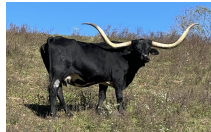

HIL5 Midnight Safari

Date of Birth: 09/17/2019
Registration 1: BI99760
Sale Price: \$
Breeder: Rockin Hil Ranch
Owner: McKnight/Hale Partnership

Courtesy of CedarView Ranch

His pedigree consist of some of the most prominent black animals in the industry. His sire is the 2022 Legacy Spotlight Sire. He goes back to Rio, Monica, Night Safari. On the dam side his mother is a solid black cow that is a full sister to WS Rainbow and a maternal half sister to WS Jamakizm. Looking forward to seeing his babies in the spring of 2022.

TTT: 74.5000 on 05/06/2023

JH RURAL SAFARI SON

HIL5 Midnight Safari

WS MIDNIGHT

JH RURALY SCREWED

NIGHT SAFARI BL833

Julio's Thunder

Jamoca