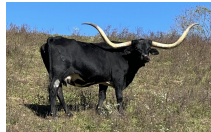

HIL5 Midnight Safari

Date of Birth: 09/17/2019
Registration 1: BI99760
Sale Price: \$
Breeder: Rockin Hil Ranch
Owner: McKnight/Hale Partnership

Courtesy of CedarView Ranch

His pedigree consist of some of the most prominent black animals in the industry. His sire is the 2022 Legacy Spotlight Sire. He goes back to Rio, Monica, Night Safari. On the dam side his mother is a solid black cow that is a full sister to WS Rainbow and a maternal half sister to WS Jamakizm. Looking forward to seeing his babies in the spring of 2022.

TTT: 74.5000 on 05/06/2023

JH RURAL SAFARI SON

WS MIDNIGHT

JH RURALY SCREWED

NIGHT SAFARI BL833

Julio's Thunder

Jamoca

JP RIO GRANDE